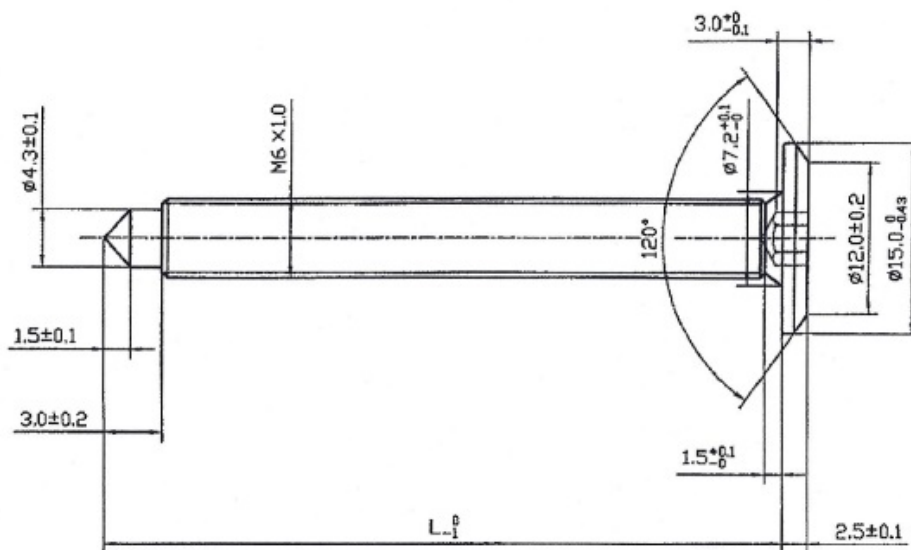

PRODUCT SHEET

Description:

Fifteen Screw, M6x50mm (48+3), SS316, Pointed

Item number:

12.01.650-1

Units	Box	Carton	HS Code	Barcode
Pcs.	300	1500	7318155290	
				5704866020527

Length specifications

L ₁
26
31
36
41
46
51
61
71
81
91
101